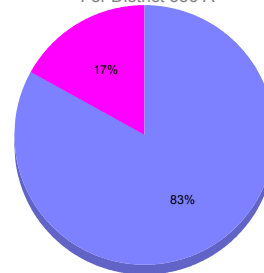

Membership Results 2011-2012

Goal, New, Dropped, Gain/Loss

Comparison of Membership Gain/Loss

Current Year Compared to the Previous Year

Gender Comparison 2010-2011

For District 356 A

Oct/Nov/Dec

Male Female