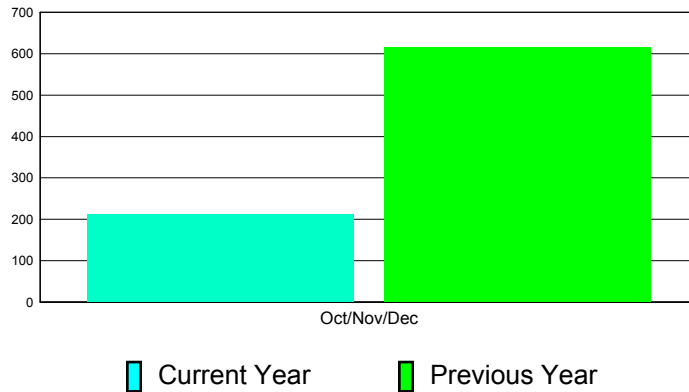

Comparison of Membership Gain/Loss

Current Year Compared to the Previous Year