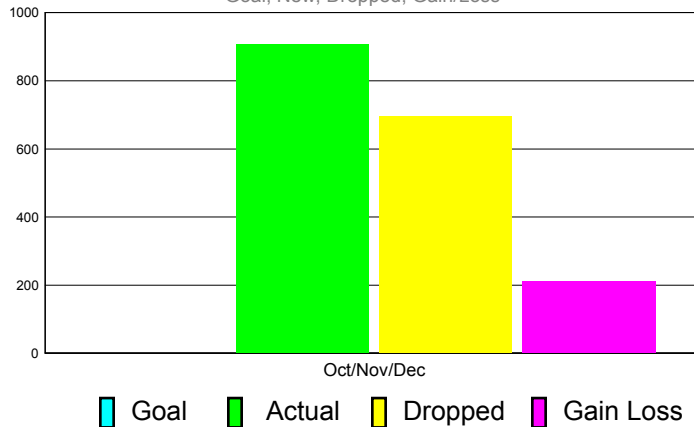

Membership Results 2011-2012

Goal, New, Dropped, Gain/Loss